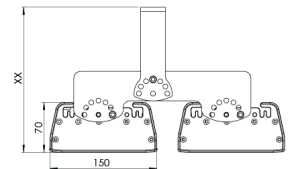

Product Family	Onda
Adjustability	Fixed
Color	MAT Eloksal
Mounting Type	
Body	Extruded aluminium body with electrostatic powder coated
Light Source	MP LED
Color Temperature	2700-3000-4000-5000-6500K
Color Rendering Index	CRI>80 , CRI>90
Power	2 x 145 W
Power Factor	Pf>90
Luminaire Efficiency	136lm/W
Light Beam Angle	30°,60°,90°
Lumen	39440 lm
Operating Voltage	220-240V AC / 50-60 Hz
Light Source Lifetime	50.000 hours Led lifetime
Optic	High efficiency reflector and extra clear tempered glass
Control Type	On/Off
Electrical Insulation Class	Class I
Optional Features	Emergency kit system can be integrated
Sealing	IP65
Weight	14,2 Kg
Dimensions	150 X 70 L: 560 mm

DIMENSIONS

Lumen value is given according to 5000K value.
 Luminaire is F-marked and suitable for direct mounting on normally flammable surfaces.
 All components are provided with 5 year limited guarantee. A qualified electrician must ensure proper installation of the product.