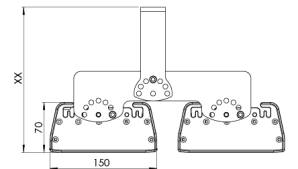

Product Family	Onda
Adjustability	Fixed
Color	MAT Eloksal
Mounting Type	
Body	Extruded aluminium body with electrostatic powder coated
Light Source	MP LED
Color Temperature	2700-3000-4000-5000-6500K
Color Rendering Index	CRI>80 , CRI>90
Power	2 x 200 W
Power Factor	Pf>90
Luminaire Efficiency	136lm/W
Light Beam Angle	30°,60°,90°
Lumen	54400 lm
Operating Voltage	220-240V AC / 50-60 Hz
Light Source Lifetime	50.000 hours Led lifetime
Optic	High efficiency reflector and extra clear tempered glass
Control Type	On/Off
Electrical Insulation Class	Class I
Optional Features	Emergency kit system can be integrated
Sealing	IP65
Weight	15,2 Kg
Dimensions	150 X 70 L: 770 mm

DIMENSIONS

Lumen value is given according to 5000K value.

Luminaire is F-marked and suitable for direct mounting on normally flammable surfaces.

All components are provided with 5 year limited guarantee. A qualified electrician must ensure proper installation of the product.