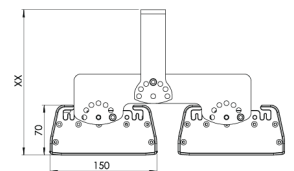

Product Family	Onda
Adjustability	Fixed
Color	MAT Eloksal
Mounting Type	
Body	Extruded aluminium body with electrostatic powder coated
Light Source	MP LED
Color Temperature	2700-3000-4000-5000-6500K
Color Rendering Index	CRI>80 , CRI>90
Power	2 x 145 W
Power Factor	Pf>90
Luminaire Efficiency	136lm/W
Light Beam Angle	120°
Lumen	39440 lm
Operating Voltage	220-240V AC / 50-60 Hz
Light Source Lifetime	50.000 hours Led lifetime
Optic	High efficiency reflector and extra clear tempered glass
Control Type	On/Off
Electrical Insulation Class	Class I
Optional Features	Emergency kit system can be integrated
Sealing	IP65
Weight	14,2 Kg
Dimensions	150 X 70 L: 560 mm

DIMENSIONS

Lumen value is given according to 5000K value.

Luminaire is F-marked and suitable for direct mounting on normally flammable surfaces.

All components are provided with 5 year limited guarantee. A qualified electrician must ensure proper installation of the product.