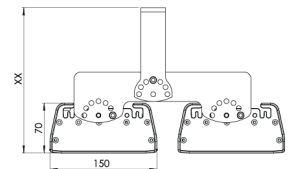

Product Family	Onda
Adjustability	Fixed
Color	MAT Eloksal
Mounting Type	
Body	Extruded aluminium body with electrostatic powder coated
Light Source	MP LED
Color Temperature	2700-3000-4000-5000-6500K
Color Rendering Index	CRI>80 , CRI>90
Power	2 x 200 W
Power Factor	Pf>90
Luminaire Efficiency	136lm/W
Light Beam Angle	120°
Lumen	54400 lm
Operating Voltage	220-240V AC / 50-60 Hz
Light Source Lifetime	50.000 hours Led lifetime
Optic	High efficiency reflector and extra clear tempered glass
Control Type	On/Off
Electrical Insulation Class	Class I
Optional Features	Emergency kit system can be integrated
Sealing	IP65
Weight	15,2 Kg
Dimensions	150 X 70 L: 770 mm

DIMENSIONS

Lumen value is given according to 5000K value.

Luminaire is F-marked and suitable for direct mounting on normally flammable surfaces.

All components are provided with 5 year limited guarantee. A qualified electrician must ensure proper installation of the product.