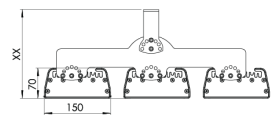

Product Family	Onda
Adjustability	Fixed
Color	MAT Eloksal
Mounting Type	
Body	Extruded aluminium body with electrostatic powder coated
Light Source	MP LED
Color Temperature	2700-3000-4000-5000-6500K
Color Rendering Index	CRI>80 , CRI>90
Power	3 x 110 W
Power Factor	Pf>90
Luminaire Efficiency	136lm/W
Light Beam Angle	30°,60°,90°
Lumen	44880 lm
Operating Voltage	220-240V AC / 50-60 Hz
Light Source Lifetime	50.000 hours Led lifetime
Optic	High efficiency reflector and extra clear tempered glass
Control Type	On/Off
Electrical Insulation Class	Class I
Optional Features	Emergency kit system can be integrated
Sealing	IP65
Weight	16,5 Kg
Dimensions	150 X 70 L: 490 mm

DIMENSIONS

Lumen value is given according to 5000K value.

Luminaire is F-marked and suitable for direct mounting on normally flammable surfaces.

All components are provided with 5 year limited guarantee. A qualified electrician must ensure proper installation of the product.