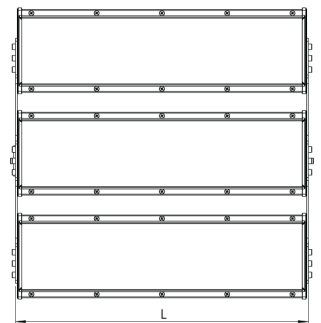

Product Family	Onda
Adjustability	Fixed
Color	MAT Eloksal
Mounting Type	
Body	Extruded aluminium body with electrostatic powder coated
Light Source	MP LED
Color Temperature	2700-3000-4000-5000-6500K
Color Rendering Index	CRI>80 , CRI>90
Power	3 x 110 W
Power Factor	Pf>90
Luminaire Efficiency	136lm/W
Light Beam Angle	30°,60°,90°
Lumen	44880 lm
Operating Voltage	220-240V AC / 50-60 Hz
Light Source Lifetime	50.000 hours Led lifetime
Optic	High efficiency reflector and extra clear tempered glass
Control Type	On/Off
Electrical Insulation Class	Class I
Optional Features	Emergency kit system can be integrated
Sealing	IP65
Weight	16,5 Kg
Dimensions	150 X 70 L: 490 mm

DIMENSIONS

Lumen value is given according to 5000K value.

Luminaire is F-marked and suitable for direct mounting on normally flammable surfaces.

All components are provided with 5 year limited guarantee. A qualified electrician must ensure proper installation of the product.