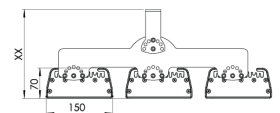

Product Family	Onda
Adjustability	Fixed
Color	MAT Eloksal
Mounting Type	
Body	Extruded aluminium body with electrostatic powder coated
Light Source	MP LED
Color Temperature	2700-3000-4000-5000-6500K
Color Rendering Index	CRI>80 , CRI>90
Power	3 x 200 W
Power Factor	Pf>90
Luminaire Efficiency	136lm/W
Light Beam Angle	30°,60°,90°
Lumen	81600 lm
Operating Voltage	220-240V AC / 50-60 Hz
Light Source Lifetime	50.000 hours Led lifetime
Optic	High efficiency reflector and extra clear tempered glass
Control Type	On/Off
Electrical Insulation Class	Class I
Optional Features	Emergency kit system can be integrated
Sealing	IP65
Weight	22,8 Kg
Dimensions	150 X 70 L: 770 mm

DIMENSIONS

Lumen value is given according to 5000K value.

Luminaire is F-marked and suitable for direct mounting on normally flammable surfaces.

All components are provided with 5 year limited guarantee. A qualified electrician must ensure proper installation of the product.