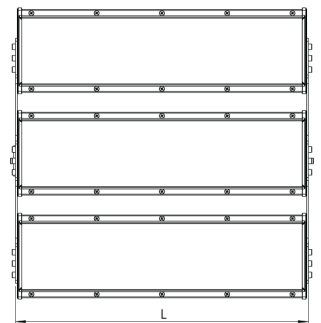

Product Family	Onda
Adjustability	Fixed
Color	MAT Eloksal
Mounting Type	
Body	Extruded aluminium body with electrostatic powder coated
Light Source	MP LED
Color Temperature	2700-3000-4000-5000-6500K
Color Rendering Index	CRI>80 , CRI>90
Power	3 x 200 W
Power Factor	Pf>90
Luminaire Efficiency	136lm/W
Light Beam Angle	30°,60°,90°
Lumen	81600 lm
Operating Voltage	220-240V AC / 50-60 Hz
Light Source Lifetime	50.000 hours Led lifetime
Optic	High efficiency reflector and extra clear tempered glass
Control Type	On/Off
Electrical Insulation Class	Class I
Optional Features	Emergency kit system can be integrated
Sealing	IP65
Weight	22,8 Kg
Dimensions	150 X 70 L: 770 mm

DIMENSIONS

Lumen value is given according to 5000K value.

Luminaire is F-marked and suitable for direct mounting on normally flammable surfaces.

All components are provided with 5 year limited guarantee. A qualified electrician must ensure proper installation of the product.