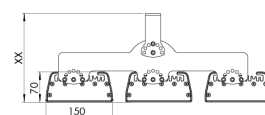

Product Family	Onda
Adjustability	Fixed
Color	MAT Eloksal
Mounting Type	
Body	Extruded aluminium body with electrostatic powder coated
Light Source	MP LED
Color Temperature	2700-3000-4000-5000-6500K
Color Rendering Index	CRI>80 , CRI>90
Power	3 x 110 W
Power Factor	Pf>90
Luminaire Efficiency	136lm/W
Light Beam Angle	120°
Lumen	44880 lm
Operating Voltage	220-240V AC / 50-60 Hz
Light Source Lifetime	50.000 hours Led lifetime
Optic	High efficiency reflector and extra clear tempered glass
Control Type	On/Off
Electrical Insulation Class	Class I
Optional Features	Emergency kit system can be integrated
Sealing	IP65
Weight	16,5 Kg
Dimensions	150 X 70 L: 490 mm

DIMENSIONS

Lumen value is given according to 5000K value.

Luminaire is F-marked and suitable for direct mounting on normally flammable surfaces.

All components are provided with 5 year limited guarantee. A qualified electrician must ensure proper installation of the product.