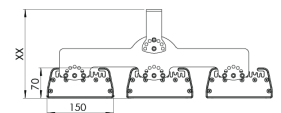

<b>Product Family</b>	Onda
<b>Adjustability</b>	Fixed
<b>Color</b>	MAT Eloksal
<b>Mounting Type</b>	
<b>Body</b>	Extruded aluminium body with electrostatic powder coated
<b>Light Source</b>	MP LED
<b>Color Temperature</b>	2700-3000-4000-5000-6500K
<b>Color Rendering Index</b>	CRI>80 , CRI>90
<b>Power</b>	3 x 125 W
<b>Power Factor</b>	Pf>90
<b>Luminaire Efficiency</b>	136lm/W
<b>Light Beam Angle</b>	120°
<b>Lumen</b>	51000 lm
<b>Operating Voltage</b>	220-240V AC / 50-60 Hz
<b>Light Source Lifetime</b>	50.000 hours Led lifetime
<b>Optic</b>	High efficiency reflector and extra clear tempered glass
<b>Control Type</b>	On/Off
<b>Electrical Insulation Class</b>	Class I
<b>Optional Features</b>	Emergency kit system can be integrated
<b>Sealing</b>	IP65
<b>Weight</b>	16,5 Kg
<b>Dimensions</b>	150 X 70 L: 490 mm

## DIMENSIONS

Lumen value is given according to 5000K value.

Luminaire is F-marked and suitable for direct mounting on normally flammable surfaces.

All components are provided with 5 year limited guarantee. A qualified electrician must ensure proper installation of the product.