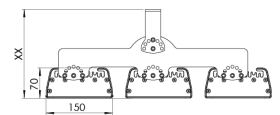

Product Family	Onda
Adjustability	Fixed
Color	MAT Eloksal
Mounting Type	
Body	Extruded aluminium body with electrostatic powder coated
Light Source	MP LED
Color Temperature	2700-3000-4000-5000-6500K
Color Rendering Index	CRI>80 , CRI>90
Power	3 x 200 W
Power Factor	Pf>90
Luminaire Efficiency	136lm/W
Light Beam Angle	120°
Lumen	81600 lm
Operating Voltage	220-240V AC / 50-60 Hz
Light Source Lifetime	50.000 hours Led lifetime
Optic	High efficiency reflector and extra clear tempered glass
Control Type	On/Off
Electrical Insulation Class	Class I
Optional Features	Emergency kit system can be integrated
Sealing	IP65
Weight	22,8 Kg
Dimensions	150 X 70 L: 770 mm

DIMENSIONS

Lumen value is given according to 5000K value.

Luminaire is F-marked and suitable for direct mounting on normally flammable surfaces.

All components are provided with 5 year limited guarantee. A qualified electrician must ensure proper installation of the product.