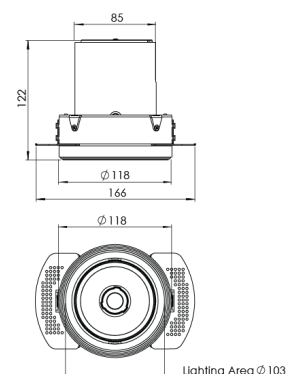

Product Family	Oris
Adjustability	Adjustable: 15° & 15° - 355°
Color	White- Black- Gray- RAL
Mounting Type	Trimless Adjustable
Body	Die-cast aluminium body with electrostatic powder coated

Light Source	COB LED
Color Temperature	2700-3000-4000-5000-6500K
Color Rendering Index	CRI>80 , CRI>90
Power	22 W
Power Factor	Pf>90
Luminaire Efficiency	105lm/W
Light Beam Angle	15°,24°,40°,60°
Lumen	2306 lm
Operating Voltage	220-240V AC / 50-60 Hz
Light Source Lifetime	50.000 hours Led lifetime
Optic	High efficiency reflector and PC glass

Control Type	On/Off
Electrical Insulation Class	Class II
Optional Features	Emergency kit system can be integrated

Sealing	IP40
Weight	0,9 Kg
Dimensions	Ø118 x 122 mm

DIMENSIONS

Lumen value is given according to 4000K value.
 Luminaire is F-marked and suitable for direct mounting on normally flammable surfaces.
 All components are provided with 5 year limited guarantee. A qualified electrician must ensure proper installation of the product.