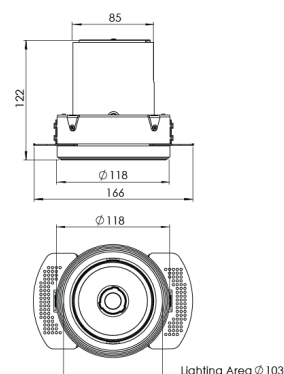

Product Family	Oris
Adjustability	Adjustable: 15° & 15° - 355°
Color	White- Black- Gray- RAL
Mounting Type	Trimless Adjustable
Body	Die-cast aluminium body with electrostatic powder coated

Light Source	COB LED
Color Temperature	2700-3000-4000-5000-6500K
Color Rendering Index	CRI>80 , CRI>90
Power	24 W
Power Factor	Pf>90
Luminaire Efficiency	105lm/W
Light Beam Angle	15°,24°,40°,60°
Lumen	2529 lm
Operating Voltage	220-240V AC / 50-60 Hz
Light Source Lifetime	50.000 hours Led lifetime
Optic	High efficiency reflector and PC glass

Control Type	On/Off
Electrical Insulation Class	Class II
Optional Features	Emergency kit system can be integrated

Sealing	IP40
Weight	0,9 Kg
Dimensions	Ø118 x 122 mm

DIMENSIONS

Lumen value is given according to 4000K value.
 Luminaire is F-marked and suitable for direct mounting on normally flammable surfaces.
 All components are provided with 5 year limited guarantee. A qualified electrician must ensure proper installation of the product.