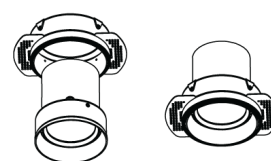

DIMENSIONS

Lumen value is given according to 4000K value.

Luminaire is F-marked and suitable for direct mounting on normally flammable surfaces.

All components are provided with 5 year limited guarantee. A qualified electrician must ensure proper installation of the product.