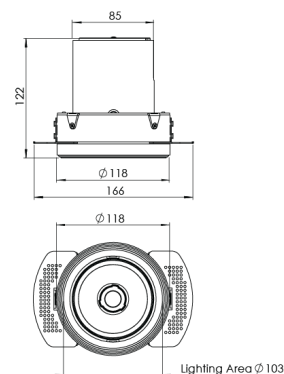

<b>Product Family</b>	Oris
<b>Adjustability</b>	Adjustable: 15° & 15° - 355°
<b>Color</b>	White- Black- Gray- RAL
<b>Mounting Type</b>	Trimless Adjustable
<b>Body</b>	Die-cast aluminium body with electrostatic powder coated

<b>Light Source</b>	COB LED
<b>Color Temperature</b>	2700-3000-4000-5000-6500K
<b>Color Rendering Index</b>	CRI>80 , CRI>90
<b>Power</b>	29,5 W
<b>Power Factor</b>	Pf>90
<b>Luminaire Efficiency</b>	105lm/W
<b>Light Beam Angle</b>	15°,24°,40°,60°
<b>Lumen</b>	3100 lm
<b>Operating Voltage</b>	220-240V AC / 50-60 Hz
<b>Light Source Lifetime</b>	50.000 hours Led lifetime
<b>Optic</b>	High efficiency reflector and PC glass

<b>Control Type</b>	On/Off
<b>Electrical Insulation Class</b>	Class II
<b>Optional Features</b>	Emergency kit system can be integrated

<b>Sealing</b>	IP40
<b>Weight</b>	0,9 Kg
<b>Dimensions</b>	Ø118 x 122 mm

## DIMENSIONS

Lumen value is given according to 4000K value.

Luminaire is F-marked and suitable for direct mounting on normally flammable surfaces.

All components are provided with 5 year limited guarantee. A qualified electrician must ensure proper installation of the product.