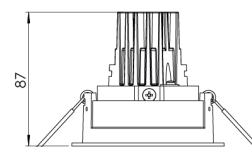

Product Family	Oris
Adjustability	Adjustable: 25°&25°
Color	White- Black- Gray- RAL
Mounting Type	Adjustable Recessed Mounted
Body	Die-cast aluminium body with electrostatic powder coated

Light Source	COB LED
Color Temperature	2700-3000-4000-5000-6500K
Color Rendering Index	CRI>80,CRI>90
Power	10 W
Power Factor	Pf>90
Luminaire Efficiency	100lm/W
Light Beam Angle	15°,24°,36°,60°
Lumen	1000 lm
Operating Voltage	220-240V AC / 50-60 Hz
Light Source Lifetime	50.000 hours Led lifetime
Optic	High efficiency reflector and PC glass

Control Type	On/Off – Dali
Electrical Insulation Class	Class II
Optional Features	Emergency kit system can be integrated

Sealing	IP20
Weight	0,6 Kg
Dimensions	Ø98,5 x 87mm

DIMENSIONS

Lumen value is given according to 4000K value.