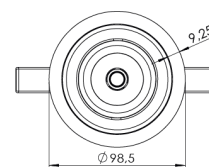

Product Family	Oris
Adjustability	Adjustable: 25°&25°
Color	White- Black- Gray- RAL
Mounting Type	Adjustable Recessed Mounted
Body	Die-cast aluminium body with electrostatic powder coated

Light Source	COB LED
Color Temperature	2700-3000-4000-5000-6500K
Color Rendering Index	CRI>80,CRI>90
Power	10 W
Power Factor	Pf>90
Luminaire Efficiency	100lm/W
Light Beam Angle	15°,24°,36°,60°
Lumen	1000 lm
Operating Voltage	220-240V AC / 50-60 Hz
Light Source Lifetime	50.000 hours Led lifetime
Optic	High efficiency reflector and PC glass

Control Type	On/Off – Dali
Electrical Insulation Class	Class II
Optional Features	Emergency kit system can be integrated

Sealing	IP20
Weight	0,6 Kg
Dimensions	Ø98,5 x 87mm

DIMENSIONS

Lumen value is given according to 4000K value.