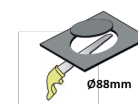

Product Family	Oris
Adjustability	Adjustable: 25°&25°
Color	White- Black- Gray- RAL
Mounting Type	Adjustable Recessed Mounted
Body	Die-cast aluminium body with electrostatic powder coated

Light Source	COB LED
Color Temperature	2700-3000-4000-5000-6500K
Color Rendering Index	CRI>80,CRI>90
Power	10 W
Power Factor	Pf>90
Luminaire Efficiency	100lm/W
Light Beam Angle	15°,24°,36°,60°
Lumen	1000 lm
Operating Voltage	220-240V AC / 50-60 Hz
Light Source Lifetime	50.000 hours Led lifetime
Optic	High efficiency reflector and PC glass

Control Type	On/Off – Dali
Electrical Insulation Class	Class II
Optional Features	Emergency kit system can be integrated

Sealing	IP20
Weight	0,6 Kg
Dimensions	Ø98,5 x 87mm

DIMENSIONS

Lumen value is given according to 4000K value.