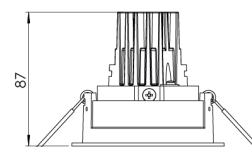

Product Family	Oris
Adjustability	Adjustable: 25°&25°
Color	White- Black- Gray- RAL
Mounting Type	Adjustable Recessed Mounted
Body	Die-cast aluminium body with electrostatic powder coated

Light Source	COB LED
Color Temperature	2700-3000-4000-5000-6500K
Color Rendering Index	CRI>80,CRI>90
Power	14 W
Power Factor	Pf>90
Luminaire Efficiency	100lm/W
Light Beam Angle	15°,24°,36°,60°
Lumen	1400 lm
Operating Voltage	220-240V AC / 50-60 Hz
Light Source Lifetime	50.000 hours Led lifetime
Optic	High efficiency reflector and PC glass

Control Type	On/Off – Dali
Electrical Insulation Class	Class II
Optional Features	Emergency kit system can be integrated

Sealing	IP20
Weight	0,6 Kg
Dimensions	Ø98,5 x 87mm

DIMENSIONS

Lumen value is given according to 4000K value.