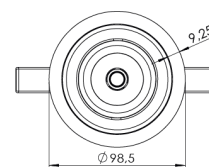

Product Family	Oris
Adjustability	Adjustable: 25°&25°
Color	White- Black- Gray- RAL
Mounting Type	Adjustable Recessed Mounted
Body	Die-cast aluminium body with electrostatic powder coated

Light Source	COB LED
Color Temperature	2700-3000-4000-5000-6500K
Color Rendering Index	CRI>80,CRI>90
Power	14 W
Power Factor	Pf>90
Luminaire Efficiency	100lm/W
Light Beam Angle	15°,24°,36°,60°
Lumen	1400 lm
Operating Voltage	220-240V AC / 50-60 Hz
Light Source Lifetime	50.000 hours Led lifetime
Optic	High efficiency reflector and PC glass

Control Type	On/Off – Dali
Electrical Insulation Class	Class II
Optional Features	Emergency kit system can be integrated

Sealing	IP20
Weight	0,6 Kg
Dimensions	Ø98,5 x 87mm

DIMENSIONS

Lumen value is given according to 4000K value.