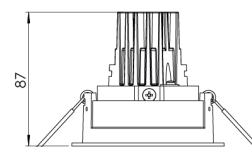

DIMENSIONS

Lumen value is given according to 4000K value.

Luminaire is F-marked and suitable for direct mounting on normally flammable surfaces.

All components are provided with 5 year limited guarantee. A qualified electrician must ensure proper installation of the product.