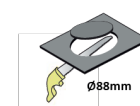

DIMENSIONS

Lumen value is given according to 4000K value.

Luminaire is F-marked and suitable for direct mounting on normally flammable surfaces.

All components are provided with 5 year limited guarantee. A qualified electrician must ensure proper installation of the product.