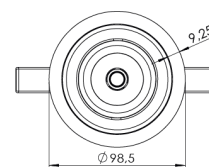

DIMENSIONS

Lumen value is given according to 4000K value.

Luminaire is F-marked and suitable for direct mounting on normally flammable surfaces.

All components are provided with 5 year limited guarantee. A qualified electrician must ensure proper installation of the product.