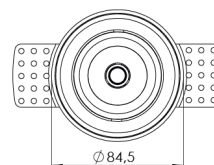

Product Family	Oris
Adjustability	Adjustable: 25° & 25°
Color	White- Black- Gray- RAL
Mounting Type	Trimless Adjustable
Body	Die-cast aluminium body with electrostatic powder coated

Light Source	COB LED
Color Temperature	2700-3000-4000-5000-6500K
Color Rendering Index	CRI>80 , CRI>90
Power	10 W
Power Factor	Pf>90
Luminaire Efficiency	100lm/W
Light Beam Angle	15°,24°,36°,60°
Lumen	1000 lm
Operating Voltage	220-240V AC / 50-60 Hz
Light Source Lifetime	50.000 hours Led lifetime
Optic	High efficiency reflector and PC glass

Control Type	On/Off- Dali
Electrical Insulation Class	Class II
Optional Features	Emergency kit system can be integrated

Sealing	IP20
Weight	0,6 Kg
Dimensions	Ø84,5 x 87mm

DIMENSIONS

Lumen value is given according to 4000K value.