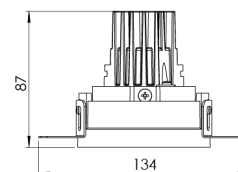

Product Family	Oris
Adjustability	Adjustable: 25° & 25°
Color	White- Black- Gray- RAL
Mounting Type	Trimless Adjustable
Body	Die-cast aluminium body with electrostatic powder coated

Light Source	COB LED
Color Temperature	2700-3000-4000-5000-6500K
Color Rendering Index	CRI>80 , CRI>90
Power	10 W
Power Factor	Pf>90
Luminaire Efficiency	100lm/W
Light Beam Angle	15°,24°,36°,60°
Lumen	1000 lm
Operating Voltage	220-240V AC / 50-60 Hz
Light Source Lifetime	50.000 hours Led lifetime
Optic	High efficiency reflector and PC glass

Control Type	On/Off- Dali
Electrical Insulation Class	Class II
Optional Features	Emergency kit system can be integrated

Sealing	IP20
Weight	0,6 Kg
Dimensions	Ø84,5 x 87mm

DIMENSIONS

Lumen value is given according to 4000K value.