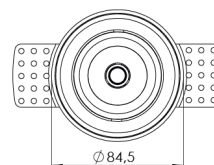

Product Family	Oris
Adjustability	Adjustable: 25° & 25°
Color	White- Black- Gray- RAL
Mounting Type	Trimless Adjustable
Body	Die-cast aluminium body with electrostatic powder coated

Light Source	COB LED
Color Temperature	2700-3000-4000-5000-6500K
Color Rendering Index	CRI>80 , CRI>90
Power	14 W
Power Factor	Pf>90
Luminaire Efficiency	100lm/W
Light Beam Angle	15°,24°,36°,60°
Lumen	1400 lm
Operating Voltage	220-240V AC / 50-60 Hz
Light Source Lifetime	50.000 hours Led lifetime
Optic	High efficiency reflector and PC glass

Control Type	On/Off- Dali
Electrical Insulation Class	Class II
Optional Features	Emergency kit system can be integrated

Sealing	IP20
Weight	0,6 Kg
Dimensions	Ø84,5 x 87mm

DIMENSIONS

Lumen value is given according to 4000K value.