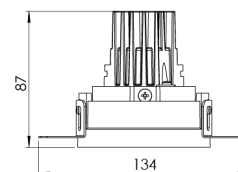

Product Family	Oris
Adjustability	Adjustable: 25° & 25°
Color	White- Black- Gray- RAL
Mounting Type	Trimless Adjustable
Body	Die-cast aluminium body with electrostatic powder coated

Light Source	COB LED
Color Temperature	2700-3000-4000-5000-6500K
Color Rendering Index	CRI>80 , CRI>90
Power	14 W
Power Factor	Pf>90
Luminaire Efficiency	100lm/W
Light Beam Angle	15°,24°,36°,60°
Lumen	1400 lm
Operating Voltage	220-240V AC / 50-60 Hz
Light Source Lifetime	50.000 hours Led lifetime
Optic	High efficiency reflector and PC glass

Control Type	On/Off- Dali
Electrical Insulation Class	Class II
Optional Features	Emergency kit system can be integrated

Sealing	IP20
Weight	0,6 Kg
Dimensions	Ø84,5 x 87mm

DIMENSIONS

Lumen value is given according to 4000K value.