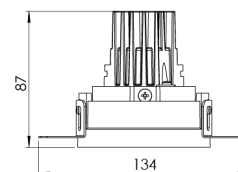

Product Family	Oris
Adjustability	Adjustable: 25° & 25°
Color	White- Black- Gray- RAL
Mounting Type	Trimless Adjustable
Body	Die-cast aluminium body with electrostatic powder coated

Light Source	COB LED
Color Temperature	2700-3000-4000-5000-6500K
Color Rendering Index	CRI>80 , CRI>90
Power	7 W
Power Factor	Pf>90
Luminaire Efficiency	100lm/W
Light Beam Angle	15°,24°,36°,60°
Lumen	720 lm
Operating Voltage	220-240V AC / 50-60 Hz
Light Source Lifetime	50.000 hours Led lifetime
Optic	High efficiency reflector and PC glass

Control Type	On/Off- Dali
Electrical Insulation Class	Class II
Optional Features	Emergency kit system can be integrated

Sealing	IP20
Weight	0,6 Kg
Dimensions	Ø84,5 x 87mm

DIMENSIONS

Lumen value is given according to 4000K value.