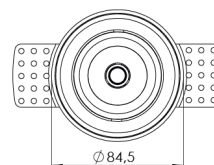

Product Family	Oris
Adjustability	Adjustable: 25° & 25°
Color	White- Black- Gray- RAL
Mounting Type	Trimless Adjustable
Body	Die-cast aluminium body with electrostatic powder coated

Light Source	COB LED
Color Temperature	2700-3000-4000-5000-6500K
Color Rendering Index	CRI>80 , CRI>90
Power	7 W
Power Factor	Pf>90
Luminaire Efficiency	100lm/W
Light Beam Angle	15°,24°,36°,60°
Lumen	720 lm
Operating Voltage	220-240V AC / 50-60 Hz
Light Source Lifetime	50.000 hours Led lifetime
Optic	High efficiency reflector and PC glass

Control Type	On/Off- Dali
Electrical Insulation Class	Class II
Optional Features	Emergency kit system can be integrated

Sealing	IP20
Weight	0,6 Kg
Dimensions	Ø84,5 x 87mm

DIMENSIONS

Lumen value is given according to 4000K value.