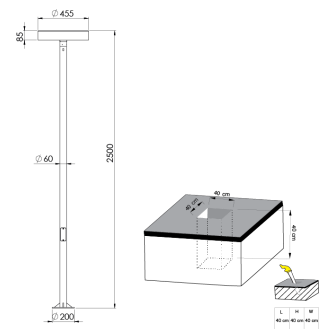

Product Family	Orla
Adjustability	Fixed
Color	White- Black- Gray- RAL
Mounting Type	
Body	Aluminium body with electrostatic powder coated
Light Source	MP LED
Color Temperature	2700-3000-4000-5000-6500K
Color Rendering Index	CRI>80 , CRI>90
Power	40 W
Power Factor	Pf>90
Luminaire Efficiency	50lm/W
Light Beam Angle	100°
Lumen	2000 lm
Operating Voltage	220-240V AC / 50-60 Hz
Light Source Lifetime	50.000 hours Led lifetime
Optic	High efficiency milky difusers
Control Type	On/Off
Electrical Insulation Class	Class I
Optional Features	Unavailable
Sealing	IP65
Weight	13,5 Kg
Dimensions	Ø455 x 85 x 2500 mm

DIMENSIONS

Lumen value is given according to 3000K value.

Luminaire is F-marked and suitable for direct mounting on normally flammable surfaces.

All components are provided with 5 year limited guarantee. A qualified electrician must ensure proper installation of the product.