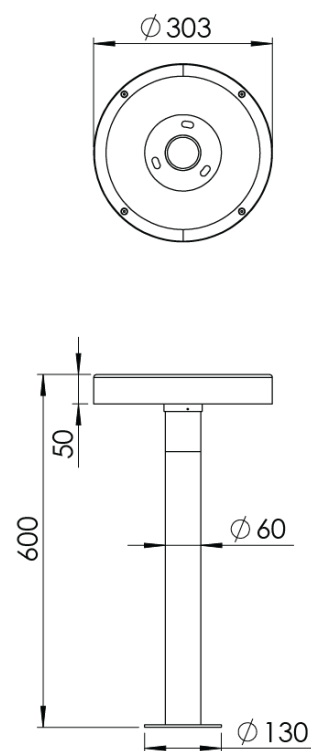

Product Family	Orla
Adjustability	Fixed
Color	White- Black- Gray- RAL
Mounting Type	
Body	Extruded aluminium body with electrostatic powder coated
Light Source	MP LED
Color Temperature	2700-3000-4000-5000-6500K
Color Rendering Index	CRI>80,CRI>90
Power	14 W
Power Factor	Pf>90
Luminaire Efficiency	50lm/W
Light Beam Angle	100°
Lumen	700lm
Operating Voltage	220-240V AC / 50-60 Hz
Light Source Lifetime	50.000 hours Led lifetime
Optic	High efficiency milky difusers
Control Type	On/Off
Electrical Insulation Class	Class I
Optional Features	Unavailable
Sealing	IP65
Weight	3,6 Kg
Dimensions	Ø303 X 600 X 50 mm

DIMENSIONS

Lumen value is given according to 3000K value.

Luminaire is F-marked and suitable for direct mounting on normally flammable surfaces.

All components are provided with 5 year limited guarantee. A qualified electrician must ensure proper installation of the product.