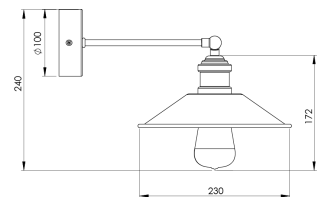

Product Family	Ovia
Adjustability	Fixed
Color	White- Black- Gray- RAL
Mounting Type	Surface Mounted
Body	
Light Source	E27 RUSTİK
Color Temperature	2500K
Color Rendering Index	
Power	6 W
Power Factor	Pf>90
Luminaire Efficiency	88lm/W
Light Beam Angle	
Lumen	528 lm
Operating Voltage	220-240V AC / 50-60 Hz
Light Source Lifetime	50.000 hours Led lifetime
Optic	
Control Type	On/Off
Electrical Insulation Class	Class II
Optional Features	Unavailable
Sealing	IP20
Weight	0,6 Kg
Dimensions	Ø230 x 172 mm - Ø100

DIMENSIONS

Lumen value is given according to 2500K value.

Luminaire is F-marked and suitable for direct mounting on normally flammable surfaces.

All components are provided with 5 year limited guarantee. A qualified electrician must ensure proper installation of the product.