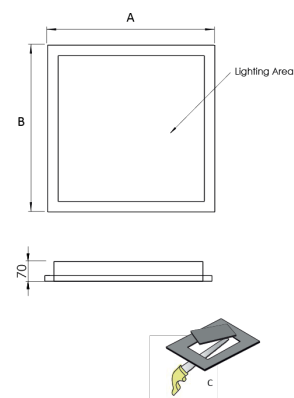

Product Family	Panel
Adjustability	Fixed
Color	White- Black- Gray- RAL
Mounting Type	Recessed Mounted
Body	Sheet steel housing with electrostatic powder coated
Light Source	MP LED
Color Temperature	2700-3000-4000-5000-6500K
Color Rendering Index	CRI>80,CRI>90
Power	35 W
Power Factor	Pf>90
Luminaire Efficiency	98lm/W
Light Beam Angle	120°
Lumen	3430 lm
Operating Voltage	220-240V AC / 50-60 Hz
Light Source Lifetime	50.000 hours Led lifetime
Optic	High efficiency opal diffusers
Control Type	On/Off
Electrical Insulation Class	Class I
Optional Features	Emergency kit system can be integrated
Sealing	IP40, IP44
Weight	3,4 Kg
Dimensions	600 × 600 × 70 mm

DIMENSIONS

Lumen value is given according to 4000K value.

Luminaire is F-marked and suitable for direct mounting on normally flammable surfaces.

All components are provided with 5 year limited guarantee. A qualified electrician must ensure proper installation of the product.