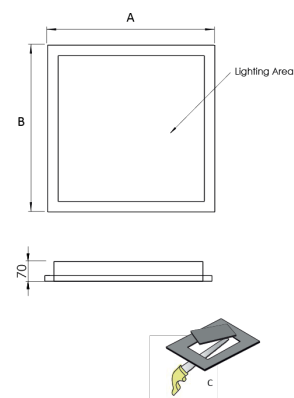

<b>Product Family</b>	Panel
<b>Adjustability</b>	Fixed
<b>Color</b>	White- Black- Gray- RAL
<b>Mounting Type</b>	Recessed Mounted
<b>Body</b>	Sheet steel housing with electrostatic powder coated
<b>Light Source</b>	MP LED
<b>Color Temperature</b>	2700-3000-4000-5000-6500K
<b>Color Rendering Index</b>	CRI>80,CRI>90
<b>Power</b>	45 W
<b>Power Factor</b>	Pf>90
<b>Luminaire Efficiency</b>	98lm/W
<b>Light Beam Angle</b>	120°
<b>Lumen</b>	4410 lm
<b>Operating Voltage</b>	220-240V AC / 50-60 Hz
<b>Light Source Lifetime</b>	50.000 hours Led lifetime
<b>Optic</b>	High efficiency opal diffusers
<b>Control Type</b>	On/Off
<b>Electrical Insulation Class</b>	Class I
<b>Optional Features</b>	Emergency kit system can be integrated
<b>Sealing</b>	IP40, IP44
<b>Weight</b>	3,4 Kg
<b>Dimensions</b>	600 × 600 × 70 mm

## DIMENSIONS

Lumen value is given according to 4000K value.

Luminaire is F-marked and suitable for direct mounting on normally flammable surfaces.

All components are provided with 5 year limited guarantee. A qualified electrician must ensure proper installation of the product.