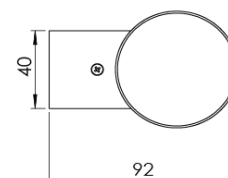

Product Family	Pavo
Adjustability	Fixed
Color	White- Black- Gray- RAL
Mounting Type	Surface Mounted
Body	Extruded aluminium body with electrostatic powder coated

Light Source	COB LED
Color Temperature	2700-3000-4000-5000-6500K
Color Rendering Index	CRI>80,CRI>90
Power	6 W
Power Factor	Pf>90
Luminaire Efficiency	90lm/W
Light Beam Angle	120°
Lumen	540 lm
Operating Voltage	220-240V AC / 50-60 Hz
Light Source Lifetime	50.000 hours Led lifetime
Optic	High efficiency PC glass

Control Type	On/Off
Electrical Insulation Class	Class I
Optional Features	Unavailable

Sealing	IP65
Weight	0,8 Kg
Dimensions	Ø60 x 194 mm

DIMENSIONS

Lumen value is given according to 3000K value.

Luminaire is F-marked and suitable for direct mounting on normally flammable surfaces.