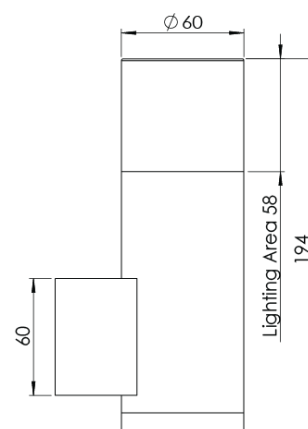

Product Family	Pavo
Adjustability	Fixed
Color	White- Black- Gray- RAL
Mounting Type	Surface Mounted
Body	Extruded aluminium body with electrostatic powder coated

Light Source	COB LED
Color Temperature	2700-3000-4000-5000-6500K
Color Rendering Index	CRI>80,CRI>90
Power	6 W
Power Factor	Pf>90
Luminaire Efficiency	90lm/W
Light Beam Angle	120°
Lumen	540 lm
Operating Voltage	220-240V AC / 50-60 Hz
Light Source Lifetime	50.000 hours Led lifetime
Optic	High efficiency PC glass

Control Type	On/Off
Electrical Insulation Class	Class I
Optional Features	Unavailable

Sealing	IP65
Weight	0,8 Kg
Dimensions	Ø60 x 194 mm

DIMENSIONS

Lumen value is given according to 3000K value.

Luminaire is F-marked and suitable for direct mounting on normally flammable surfaces.