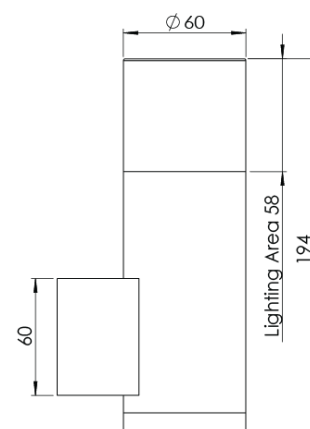

Product Family	Pavo
Adjustability	Fixed
Color	White- Black- Gray- RAL
Mounting Type	Surface Mounted
Body	Extruded aluminium body with electrostatic powder coated

Light Source	COB LED
Color Temperature	2700-3000-4000-5000-6500K
Color Rendering Index	CRI>80,CRI>90
Power	8 W
Power Factor	Pf>90
Luminaire Efficiency	90lm/W
Light Beam Angle	120°
Lumen	720 lm
Operating Voltage	220-240V AC / 50-60 Hz
Light Source Lifetime	50.000 hours Led lifetime
Optic	High efficiency PC glass

Control Type	On/Off
Electrical Insulation Class	Class I
Optional Features	Unavailable

Sealing	IP65
Weight	0,8 Kg
Dimensions	Ø60 x 194 mm

DIMENSIONS

Lumen value is given according to 3000K value.

Luminaire is F-marked and suitable for direct mounting on normally flammable surfaces.