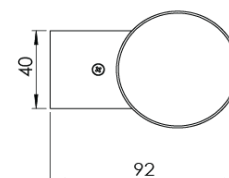

Product Family	Pavo
Adjustability	Fixed
Color	White- Black- Gray- RAL
Mounting Type	Surface Mounted
Body	Extruded aluminium body with electrostatic powder coated

Light Source	COB LED
Color Temperature	2700-3000-4000-5000-6500K
Color Rendering Index	CRI>80,CRI>90
Power	8 W
Power Factor	Pf>90
Luminaire Efficiency	90lm/W
Light Beam Angle	120°
Lumen	720 lm
Operating Voltage	220-240V AC / 50-60 Hz
Light Source Lifetime	50.000 hours Led lifetime
Optic	High efficiency PC glass

Control Type	On/Off
Electrical Insulation Class	Class I
Optional Features	Unavailable

Sealing	IP65
Weight	0,8 Kg
Dimensions	Ø60 x 194 mm

DIMENSIONS

Lumen value is given according to 3000K value.

Luminaire is F-marked and suitable for direct mounting on normally flammable surfaces.