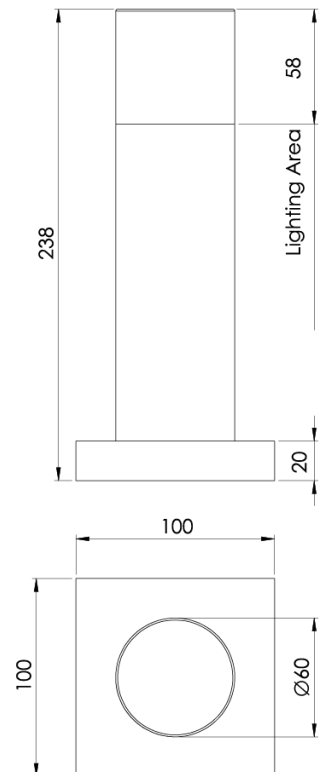

| | |
|------------------------------------|--|
| Product Family | Pavo |
| Adjustability | Fixed |
| Color | White- Black- Gray- RAL |
| Mounting Type | Surface Mounted |
| Body | Electrostatic powder coated stell body |
| Light Source | COB LED |
| Color Temperature | 2700-3000-4000-5000-6500K |
| Color Rendering Index | CRI>80,CRI>90 |
| Power | 6 W |
| Power Factor | Pf>90 |
| Luminaire Efficiency | 90lm/W |
| Light Beam Angle | 120° |
| Lumen | 540 lm |
| Operating Voltage | 220-240V AC / 50-60 Hz |
| Light Source Lifetime | 50.000 hours Led lifetime |
| Optic | High efficiency PC glass |
| Control Type | On/Off |
| Electrical Insulation Class | Class I |
| Optional Features | Unavailable |
| Sealing | IP65 |
| Weight | 1,3 Kg |
| Dimensions | 100 x 100 x 20 - Ø60 x 238 mm |

DIMENSIONS

Lumen value is given according to 3000K value.

Luminaire is F-marked and suitable for direct mounting on normally flammable surfaces.

All components are provided with 5 year limited guarantee. A qualified electrician must ensure proper installation of the product.