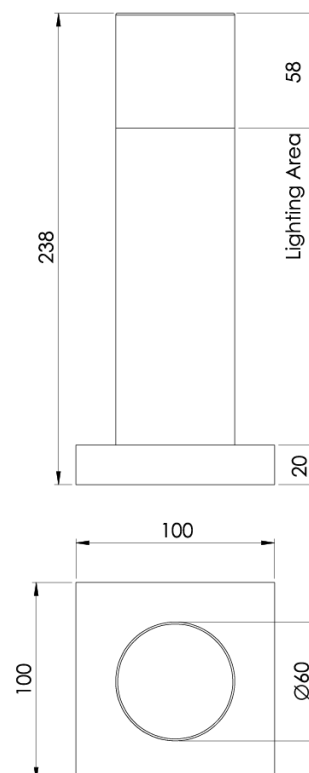

Product Family	Pavo
Adjustability	Fixed
Color	White- Black- Gray- RAL
Mounting Type	Surface Mounted
Body	Electrostatic powder coated stell body
Light Source	COB LED
Color Temperature	2700-3000-4000-5000-6500K
Color Rendering Index	CRI>80,CRI>90
Power	8 W
Power Factor	Pf>90
Luminaire Efficiency	90lm/W
Light Beam Angle	120°
Lumen	720 lm
Operating Voltage	220-240V AC / 50-60 Hz
Light Source Lifetime	50.000 hours Led lifetime
Optic	High efficiency PC glass
Control Type	On/Off
Electrical Insulation Class	Class I
Optional Features	Unavailable
Sealing	IP65
Weight	1,3 Kg
Dimensions	100 x 100 x 20 - Ø60 x 238 mm

DIMENSIONS

Lumen value is given according to 3000K value.

Luminaire is F-marked and suitable for direct mounting on normally flammable surfaces.

All components are provided with 5 year limited guarantee. A qualified electrician must ensure proper installation of the product.