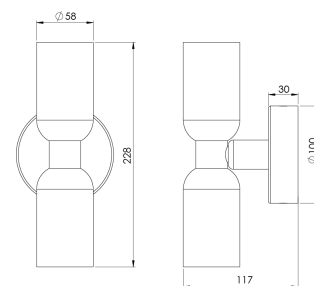

Product Family	Pavo
Adjustability	Fixed
Color	
Mounting Type	Surface Mounted
Body	
Light Source	GU10 LED LAMP
Color Temperature	3000K
Color Rendering Index	
Power	9 W
Power Factor	Pf>90
Luminaire Efficiency	78lm/W
Light Beam Angle	
Lumen	700 lm
Operating Voltage	220-240V AC / 50-60 Hz
Light Source Lifetime	50.000 hours Led lifetime
Optic	
Control Type	On/Off
Electrical Insulation Class	Class I
Optional Features	Unavailable
Sealing	IP20
Weight	0,37 Kg
Dimensions	Ø58 x 228mm

DIMENSIONS

Lumen value is given according to 3000K value.

Luminaire is F-marked and suitable for direct mounting on normally flammable surfaces.

All components are provided with 5 year limited guarantee. A qualified electrician must ensure proper installation of the product.