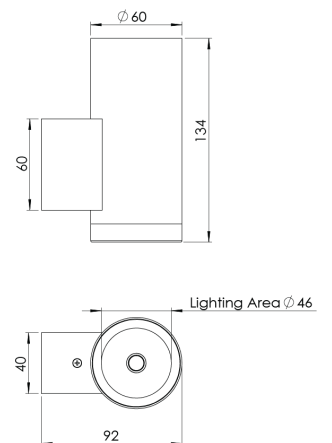

Product Family	Pavo
Adjustability	Fixed
Color	White- Black- Gray- RAL
Mounting Type	Surface Mounted
Body	Extruded aluminium body with electrostatic powder coated
Light Source	COB LED
Color Temperature	2700-3000-4000-5000-6500K
Color Rendering Index	CRI>80,CRI>90
Power	7 W
Power Factor	Pf>90
Luminaire Efficiency	101lm/W
Light Beam Angle	15°,24°,36°,60°
Lumen	707 lm
Operating Voltage	220-240V AC / 50-60 Hz
Light Source Lifetime	50.000 hours Led lifetime
Optic	High efficiency reflector and Tempered glass
Control Type	On/Off
Electrical Insulation Class	Class I
Optional Features	Unavailable
Sealing	IP65
Weight	0,6 Kg
Dimensions	Ø60 x 134 mm

DIMENSIONS

Lumen value is given according to 4000K value.

Luminaire is F-marked and suitable for direct mounting on normally flammable surfaces.

All components are provided with 5 year limited guarantee. A qualified electrician must ensure proper installation of the product.