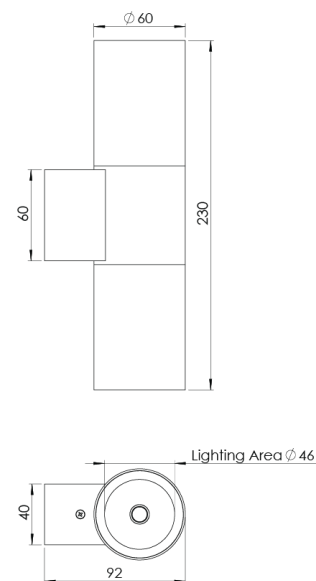

Product Family	Pavo
Adjustability	Fixed
Color	White- Black- Gray- RAL
Mounting Type	Surface Mounted
Body	Extruded aluminium body with electrostatic powder coated

Light Source	COB LED
Color Temperature	2700-3000-4000-5000-6500K
Color Rendering Index	CRI>80,CRI>90
Power	7 W
Power Factor	Pf>90
Luminaire Efficiency	101lm/W
Light Beam Angle	15°,24°,36°,60°
Lumen	707 lm
Operating Voltage	220-240V AC / 50-60 Hz
Light Source Lifetime	50.000 hours Led lifetime
Optic	High efficiency reflector and Tempered glass

Control Type	On/Off
Electrical Insulation Class	Class I
Optional Features	Unavailable

Sealing	IP65
Weight	0,8 Kg
Dimensions	Ø60 x 230 mm

DIMENSIONS

Lumen value is given according to 4000K value.

Luminaire is F-marked and suitable for direct mounting on normally flammable surfaces.