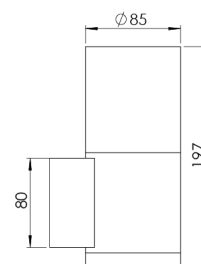

Product Family	Pavo
Adjustability	Fixed
Color	White- Black- Gray- RAL
Mounting Type	Surface Mounted
Body	Extruded aluminium body with electrostatic powder coated

Light Source	COB LED
Color Temperature	2700-3000-4000-5000-6500K
Color Rendering Index	CRI>80,CRI>90
Power	7 W
Power Factor	Pf>90
Luminaire Efficiency	101lm/W
Light Beam Angle	15°,24°,36°,60°
Lumen	707 lm
Operating Voltage	220-240V AC / 50-60 Hz
Light Source Lifetime	50.000 hours Led lifetime
Optic	High efficiency reflector and Tempered glass

Control Type	On/Off- Dali
Electrical Insulation Class	Class I
Optional Features	Unavailable

Sealing	IP65
Weight	1 Kg
Dimensions	Ø85 x 197mm

DIMENSIONS

Lumen value is given according to 4000K value.

Luminaire is F-marked and suitable for direct mounting on normally flammable surfaces.