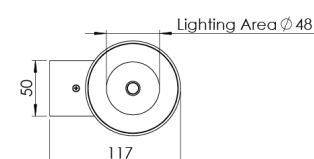

Product Family	Pavo
Adjustability	Fixed
Color	White- Black- Gray- RAL
Mounting Type	Surface Mounted
Body	Extruded aluminium body with electrostatic powder coated

Light Source	COB LED
Color Temperature	2700-3000-4000-5000-6500K
Color Rendering Index	CRI>80,CRI>90
Power	7 W
Power Factor	Pf>90
Luminaire Efficiency	101lm/W
Light Beam Angle	15°,24°,36°,60°
Lumen	707 lm
Operating Voltage	220-240V AC / 50-60 Hz
Light Source Lifetime	50.000 hours Led lifetime
Optic	High efficiency reflector and Tempered glass

Control Type	On/Off- Dali
Electrical Insulation Class	Class I
Optional Features	Unavailable

Sealing	IP65
Weight	1 Kg
Dimensions	Ø85 x 197mm

DIMENSIONS

Lumen value is given according to 4000K value.

Luminaire is F-marked and suitable for direct mounting on normally flammable surfaces.