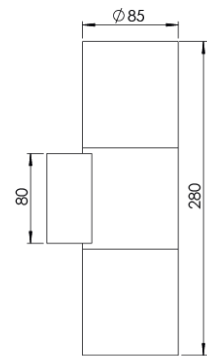

Product Family	Pavo
Adjustability	Fixed
Color	White- Black- Gray- RAL
Mounting Type	Surface Mounted
Body	Extruded aluminium body with electrostatic powder coated
Light Source	COB LED
Color Temperature	2700-3000-4000-5000-6500K
Color Rendering Index	CRI>80,CRI>90
Power	14 W
Power Factor	Pf>90
Luminaire Efficiency	101lm/W
Light Beam Angle	15°,24°,36°,60°
Lumen	1414 lm
Operating Voltage	220-240V AC / 50-60 Hz
Light Source Lifetime	50.000 hours Led lifetime
Optic	High efficiency reflector and Tempered glass
Control Type	On/Off- Dali
Electrical Insulation Class	Class I
Optional Features	Unavailable
Sealing	IP65
Weight	1,1 Kg
Dimensions	Ø85 x 280mm

DIMENSIONS

Lumen value is given according to 4000K value.

Luminaire is F-marked and suitable for direct mounting on normally flammable surfaces.

All components are provided with 5 year limited guarantee. A qualified electrician must ensure proper installation of the product.