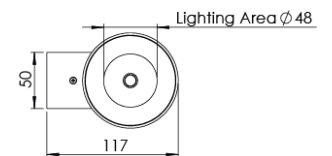

Product Family	Pavo
Adjustability	Fixed
Color	White- Black- Gray- RAL
Mounting Type	Surface Mounted
Body	Extruded aluminium body with electrostatic powder coated
Light Source	COB LED
Color Temperature	2700-3000-4000-5000-6500K
Color Rendering Index	CRI>80,CRI>90
Power	14 W
Power Factor	Pf>90
Luminaire Efficiency	101lm/W
Light Beam Angle	15°,24°,36°,60°
Lumen	1414 lm
Operating Voltage	220-240V AC / 50-60 Hz
Light Source Lifetime	50.000 hours Led lifetime
Optic	High efficiency reflector and Tempered glass
Control Type	On/Off- Dali
Electrical Insulation Class	Class I
Optional Features	Unavailable
Sealing	IP65
Weight	1,1 Kg
Dimensions	Ø85 x 280mm

DIMENSIONS

Lumen value is given according to 4000K value.

Luminaire is F-marked and suitable for direct mounting on normally flammable surfaces.

All components are provided with 5 year limited guarantee. A qualified electrician must ensure proper installation of the product.