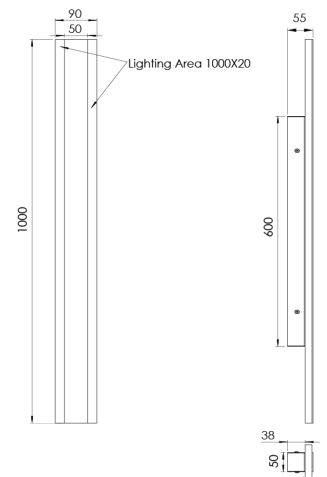

<b>Product Family</b>	Pavo
<b>Adjustability</b>	Fixed
<b>Color</b>	White- Black- Gray- RAL
<b>Mounting Type</b>	Recessed Mounted
<b>Body</b>	Stainless body with electrostatic powder coated
<b>Light Source</b>	COB LED
<b>Color Temperature</b>	2700-3000-4000-5000-6500K
<b>Color Rendering Index</b>	
<b>Power</b>	24 W
<b>Power Factor</b>	Pf>90
<b>Luminaire Efficiency</b>	28lm/W
<b>Light Beam Angle</b>	
<b>Lumen</b>	672 lm
<b>Operating Voltage</b>	220-240V AC / 50-60 Hz
<b>Light Source Lifetime</b>	50.000 hours Led lifetime
<b>Optic</b>	High efficiency acrylic
<b>Control Type</b>	On/Off
<b>Electrical Insulation Class</b>	Class I
<b>Optional Features</b>	Unavailable
<b>Sealing</b>	IP65
<b>Weight</b>	3,2 Kg
<b>Dimensions</b>	90 x 1000 mm

## DIMENSIONS

Lumen value is given according to 3000K value.

Luminaire is F-marked and suitable for direct mounting on normally flammable surfaces.

All components are provided with 5 year limited guarantee. A qualified electrician must ensure proper installation of the product.