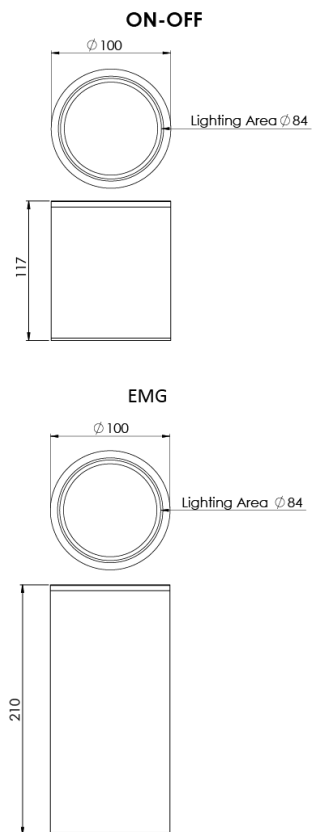

<b>Product Family</b>	Pola
<b>Adjustability</b>	Fixed
<b>Color</b>	White- Black- Gray- RAL
<b>Mounting Type</b>	Surface Mounted
<b>Body</b>	Extruded aluminium body with electrostatic powder coated
<b>Light Source</b>	MP LED
<b>Color Temperature</b>	2700-3000-4000-5000-6500K
<b>Color Rendering Index</b>	CRI>80,CRI>90
<b>Power</b>	10 W EMG
<b>Power Factor</b>	Pf>90
<b>Luminaire Efficiency</b>	86lm/W
<b>Light Beam Angle</b>	110°
<b>Lumen</b>	860 lm
<b>Operating Voltage</b>	220-240V AC / 50-60 Hz
<b>Light Source Lifetime</b>	50.000 hours Led lifetime
<b>Optic</b>	High efficiency opal diffusers
<b>Control Type</b>	On/Off
<b>Electrical Insulation Class</b>	Class II
<b>Optional Features</b>	
<b>Sealing</b>	IP20
<b>Weight</b>	0,9 Kg
<b>Dimensions</b>	Ø100 x 210 mm

## DIMENSIONS

Lumen value is given according to 3000K value.

Luminaire is F-marked and suitable for direct mounting on normally flammable surfaces.

All components are provided with 5 year limited guarantee. A qualified electrician must ensure proper installation of the product.