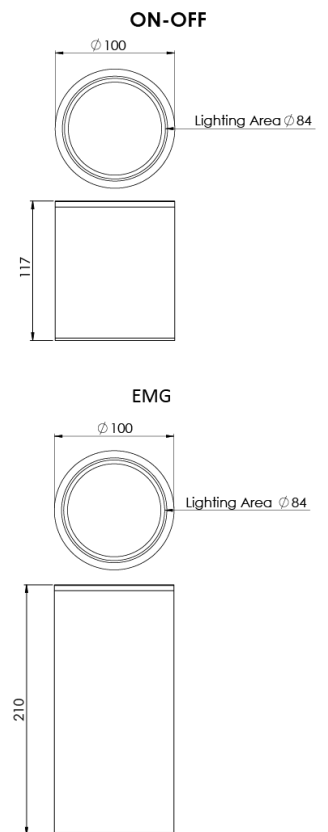

Product Family	Pola
Adjustability	Fixed
Color	White- Black- Gray- RAL
Mounting Type	Surface Mounted
Body	Extruded aluminium body with electrostatic powder coated
Light Source	MP LED
Color Temperature	2700-3000-4000-5000-6500K
Color Rendering Index	CRI>80,CRI>90
Power	10 W ON-OFF
Power Factor	Pf>90
Luminaire Efficiency	86lm/W
Light Beam Angle	110°
Lumen	860 lm
Operating Voltage	220-240V AC / 50-60 Hz
Light Source Lifetime	50.000 hours Led lifetime
Optic	High efficiency opal diffusers
Control Type	On/Off
Electrical Insulation Class	Class II
Optional Features	
Sealing	IP20
Weight	0,5 Kg
Dimensions	Ø100 x 117 mm

DIMENSIONS

Lumen value is given according to 3000K value.

Luminaire is F-marked and suitable for direct mounting on normally flammable surfaces.

All components are provided with 5 year limited guarantee. A qualified electrician must ensure proper installation of the product.