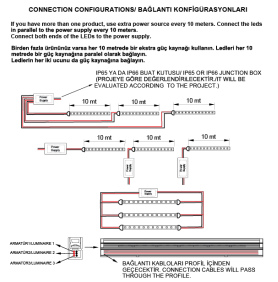

Product Family	Rell
Adjustability	Fixed
Color	MAT Eloksal
Mounting Type	Trimless
Body	Extruded aluminium body
Light Source	MP LED
Color Temperature	2700-3000-4000-5000-6500K
Color Rendering Index	CRI>80, CRI>90
Power	14 W/Mt
Power Factor	Pf>90
Luminaire Efficiency	26lm/W
Light Beam Angle	120°
Lumen	364 lm/mt
Operating Voltage	220-240V AC / 50-60 Hz
Light Source Lifetime	50.000 hours Led lifetime
Optic	High efficiency extruded silicon
Control Type	On/Off
Electrical Insulation Class	Class III
Optional Features	Unavailable
Sealing	IP65
Weight	0.7 kg
Dimensions	16x25mmxXXmm

DIMENSIONS

Lumen value is given according to 3000K value.
Luminaire is F-marked and suitable for direct mounting on normally flammable surfaces.
All components are provided with 5 year limited guarantee. A qualified electrician must ensure proper installation of the product.