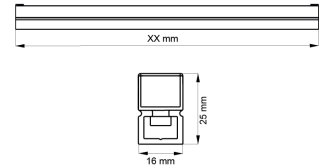

Product Family	Rell
Adjustability	Fixed
Color	MAT Eloksal
Mounting Type	Trimless
Body	Extruded aluminium body
Light Source	MP LED
Color Temperature	2700-3000-4000-5000-6500K
Color Rendering Index	CRI>80, CRI>90
Power	14 W/Mt
Power Factor	Pf>90
Luminaire Efficiency	26lm/W
Light Beam Angle	120°
Lumen	364 lm/mt
Operating Voltage	220-240V AC / 50-60 Hz
Light Source Lifetime	50.000 hours Led lifetime
Optic	High efficiency extruded silicon
Control Type	On/Off
Electrical Insulation Class	Class III
Optional Features	Unavailable
Sealing	IP65
Weight	0.7 kg
Dimensions	16x25mmxXXmm

DIMENSIONS

Lumen value is given according to 3000K value.
Luminaire is F-marked and suitable for direct mounting on normally flammable surfaces.
All components are provided with 5 year limited guarantee. A qualified electrician must ensure proper installation of the product.