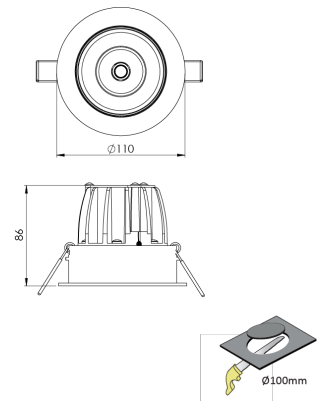

Product Family	Riven
Adjustability	Adjustable: 5° & 5°-350°
Color	White- Black- Gray- RAL
Mounting Type	Adjustable Recessed Mounted
Body	Electrostatic powder coated aluminum body
Light Source	COB LED
Color Temperature	2700-3000-4000-5000-6500K
Color Rendering Index	CRI>80 , CRI>90
Power	5 W
Power Factor	Pf>90
Luminaire Efficiency	97lm/W
Light Beam Angle	15°, 24° ,36° ,60°
Lumen	485 lm
Operating Voltage	220-240V AC / 50-60 Hz
Light Source Lifetime	50.000 hours Led lifetime
Optic	High efficiency reflector, Extra clear tempered glass
Control Type	On/Off
Electrical Insulation Class	Class I
Optional Features	Emergency kit system can be integrated
Sealing	IP66
Weight	0,6 Kg
Dimensions	Ø110 x 86 mm

DIMENSIONS

Lumen value is given according to 4000K value.

Luminaire is F-marked and suitable for direct mounting on normally flammable surfaces.

All components are provided with 5 year limited guarantee. A qualified electrician must ensure proper installation of the product.