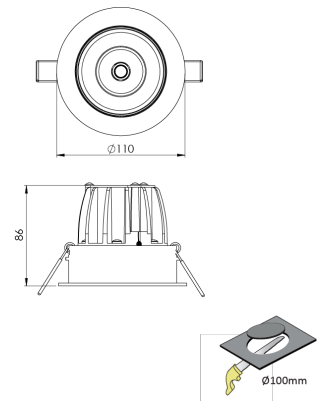

| | |
|------------------------------------|---|
| Product Family | Riven |
| Adjustability | Adjustable: 5° & 5°-350° |
| Color | White- Black- Gray- RAL |
| Mounting Type | Adjustable Recessed Mounted |
| Body | Electrostatic powder coated aluminum body |
| Light Source | COB LED |
| Color Temperature | 2700-3000-4000-5000-6500K |
| Color Rendering Index | CRI>80 , CRI>90 |
| Power | 8 W |
| Power Factor | Pf>90 |
| Luminaire Efficiency | 97lm/W |
| Light Beam Angle | 15°, 24° ,36° ,60° |
| Lumen | 776 lm |
| Operating Voltage | 220-240V AC / 50-60 Hz |
| Light Source Lifetime | 50.000 hours Led lifetime |
| Optic | High efficiency reflector, Extra clear tempered glass |
| Control Type | On/Off |
| Electrical Insulation Class | Class I |
| Optional Features | Emergency kit system can be integrated |
| Sealing | IP66 |
| Weight | 0,6 Kg |
| Dimensions | Ø110 x 86 mm |

DIMENSIONS

Lumen value is given according to 4000K value.

Luminaire is F-marked and suitable for direct mounting on normally flammable surfaces.

All components are provided with 5 year limited guarantee. A qualified electrician must ensure proper installation of the product.