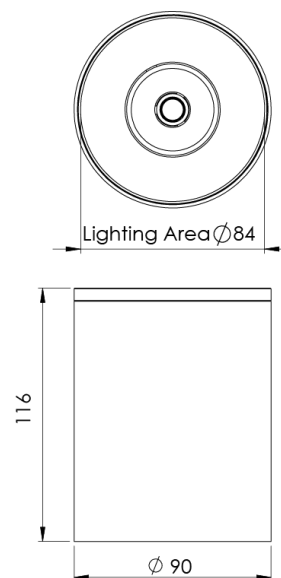

<b>Product Family</b>	Riven
<b>Adjustability</b>	Fixed
<b>Color</b>	White- Black- Gray- RAL
<b>Mounting Type</b>	Surface Mounted
<b>Body</b>	Electrostatic powder coated aluminum body

<b>Light Source</b>	COB LED
<b>Color Temperature</b>	2700-3000-4000-5000-6500K
<b>Color Rendering Index</b>	CRI>80,CRI>90
<b>Power</b>	5 W
<b>Power Factor</b>	Pf>90
<b>Luminaire Efficiency</b>	97lm/W
<b>Light Beam Angle</b>	15° ,24° ,36° ,60°
<b>Lumen</b>	485 lm
<b>Operating Voltage</b>	220-240V AC / 50-60 Hz
<b>Light Source Lifetime</b>	50.000 hours Led lifetime
<b>Optic</b>	High efficiency reflector, Extra clear tempered glass

#### Optional Features

<b>Sealing</b>	IP66
<b>Weight</b>	0,9 Kg
<b>Dimensions</b>	Ø90 x 116 mm

#### DIMENSIONS

Lumen value is given according to 4000K value.

Luminaire is F-marked and suitable for direct mounting on normally flammable surfaces.

All components are provided with 5 year limited guarantee. A qualified electrician must ensure proper installation of the product.