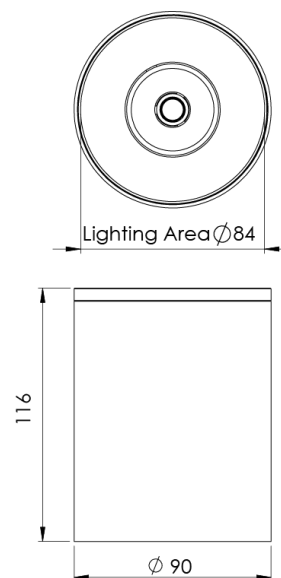

Product Family	Riven
Adjustability	Fixed
Color	White- Black- Gray- RAL
Mounting Type	Surface Mounted
Body	Electrostatic powder coated aluminum body

Light Source	COB LED
Color Temperature	2700-3000-4000-5000-6500K
Color Rendering Index	CRI>80,CRI>90
Power	8 W
Power Factor	Pf>90
Luminaire Efficiency	97lm/W
Light Beam Angle	15° ,24° ,36° ,60°
Lumen	776 lm
Operating Voltage	220-240V AC / 50-60 Hz
Light Source Lifetime	50.000 hours Led lifetime
Optic	High efficiency reflector, Extra clear tempered glass

Control Type	On/Off
Electrical Insulation Class	Class I

Optional Features

Sealing	IP66
Weight	0,9 Kg
Dimensions	Ø90 x 116 mm

DIMENSIONS

Lumen value is given according to 4000K value.

Luminaire is F-marked and suitable for direct mounting on normally flammable surfaces.