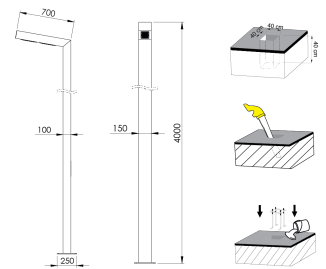

Product Family	Rivena
Adjustability	Fixed
Color	White- Black- Gray- RAL
Mounting Type	
Body	Extruded aluminium body with electrostatic powder coated
Light Source	HP LED
Color Temperature	2700-3000-4000-5000-6500K
Color Rendering Index	CRI>80
Power	35 W
Power Factor	Pf>90
Luminaire Efficiency	110lm/W
Light Beam Angle	30°,60°,90°,157x90°
Lumen	3850 lm
Operating Voltage	220-240V AC / 50-60 Hz
Light Source Lifetime	50.000 hours Led lifetime
Optic	High efficiency optic in thermoplastic and built into the innovative anti-glare lens
Control Type	On/Off
Electrical Insulation Class	Class I
Optional Features	Unavailable
Sealing	IP65
Weight	21,1 Kg
Dimensions	700x150mmxL4000

DIMENSIONS

Lumen value is given according to 5000K value.

Luminaire is F-marked and suitable for direct mounting on normally flammable surfaces.

All components are provided with 5 year limited guarantee. A qualified electrician must ensure proper installation of the product.