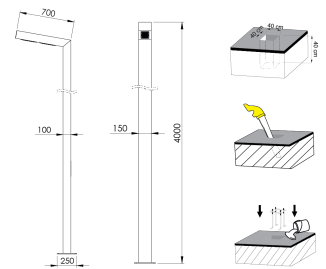

Product Family	Rivena
Adjustability	Fixed
Color	White- Black- Gray- RAL
Mounting Type	
Body	Extruded aluminium body with electrostatic powder coated
Light Source	HP LED
Color Temperature	2700-3000-4000-5000-6500K
Color Rendering Index	CRI>80
Power	70 W
Power Factor	Pf>90
Luminaire Efficiency	110lm/W
Light Beam Angle	30°,60°,90°,157x90°
Lumen	7700 lm
Operating Voltage	220-240V AC / 50-60 Hz
Light Source Lifetime	50.000 hours Led lifetime
Optic	High efficiency optic in thermoplastic and built into the innovative anti-glare lens
Control Type	On/Off
Electrical Insulation Class	Class I
Optional Features	Unavailable
Sealing	IP65
Weight	21,1 Kg
Dimensions	700x150mmxL4000

DIMENSIONS

Lumen value is given according to 5000K value.

Luminaire is F-marked and suitable for direct mounting on normally flammable surfaces.

All components are provided with 5 year limited guarantee. A qualified electrician must ensure proper installation of the product.