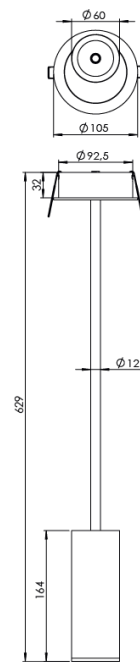

<b>Product Family</b>	Ronae
<b>Adjustability</b>	Adjustable: 350° - 90°
<b>Color</b>	White- Black- Gray- RAL
<b>Mounting Type</b>	Adjustable Recessed Mounted
<b>Body</b>	Extruded aluminium body with electrostatic powder coated
<b>Light Source</b>	COB LED
<b>Color Temperature</b>	2700-3000-4000-5000-6500K
<b>Color Rendering Index</b>	CRI>80,CRI>90
<b>Power</b>	11 W
<b>Power Factor</b>	Pf>90
<b>Luminaire Efficiency</b>	103lm/W
<b>Light Beam Angle</b>	15°,24°,36°,60°
<b>Lumen</b>	1133 lm
<b>Operating Voltage</b>	220-240V AC / 50-60 Hz
<b>Light Source Lifetime</b>	50.000 hours Led lifetime
<b>Optic</b>	High efficiency reflector and PC glass
<b>Control Type</b>	On/Off – Dali
<b>Electrical Insulation Class</b>	Class I
<b>Optional Features</b>	Emergency kit system can be integrated
<b>Sealing</b>	IP40
<b>Weight</b>	1 Kg
<b>Dimensions</b>	Ø105 x 164mm

## DIMENSIONS

Lumen value is given according to 4000K value.  
 Luminaire is F-marked and suitable for direct mounting on normally flammable surfaces.  
 All components are provided with 5 year limited guarantee. A qualified electrician must ensure proper installation of the product.