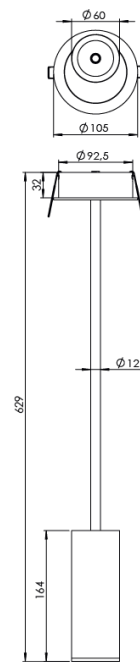

Product Family	Ronae
Adjustability	Adjustable: 350° - 90°
Color	White- Black- Gray- RAL
Mounting Type	Adjustable Recessed Mounted
Body	Extruded aluminium body with electrostatic powder coated
Light Source	COB LED
Color Temperature	2700-3000-4000-5000-6500K
Color Rendering Index	CRI>80,CRI>90
Power	7 W
Power Factor	Pf>90
Luminaire Efficiency	103lm/W
Light Beam Angle	15°,24°,36°,60°
Lumen	721 lm
Operating Voltage	220-240V AC / 50-60 Hz
Light Source Lifetime	50.000 hours Led lifetime
Optic	High efficiency reflector and PC glass
Control Type	On/Off – Dali
Electrical Insulation Class	Class I
Optional Features	Emergency kit system can be integrated
Sealing	IP40
Weight	1 Kg
Dimensions	Ø105 x 164mm

DIMENSIONS

Lumen value is given according to 4000K value.

Luminaire is F-marked and suitable for direct mounting on normally flammable surfaces.

All components are provided with 5 year limited guarantee. A qualified electrician must ensure proper installation of the product.