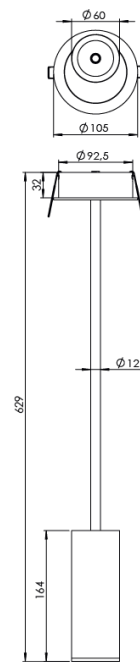

<b>Product Family</b>	Ronae
<b>Adjustability</b>	Adjustable: 350° - 90°
<b>Color</b>	White- Black- Gray- RAL
<b>Mounting Type</b>	Adjustable Recessed Mounted
<b>Body</b>	Extruded aluminium body with electrostatic powder coated
<b>Light Source</b>	COB LED
<b>Color Temperature</b>	2700-3000-4000-5000-6500K
<b>Color Rendering Index</b>	CRI>80,CRI>90
<b>Power</b>	9 W
<b>Power Factor</b>	Pf>90
<b>Luminaire Efficiency</b>	103lm/W
<b>Light Beam Angle</b>	15°,24°,36°,60°
<b>Lumen</b>	927 lm
<b>Operating Voltage</b>	220-240V AC / 50-60 Hz
<b>Light Source Lifetime</b>	50.000 hours Led lifetime
<b>Optic</b>	High efficiency reflector and PC glass
<b>Control Type</b>	On/Off – Dali
<b>Electrical Insulation Class</b>	Class I
<b>Optional Features</b>	Emergency kit system can be integrated
<b>Sealing</b>	IP40
<b>Weight</b>	1 Kg
<b>Dimensions</b>	Ø105 x 164mm

## DIMENSIONS

Lumen value is given according to 4000K value.

Luminaire is F-marked and suitable for direct mounting on normally flammable surfaces.

All components are provided with 5 year limited guarantee. A qualified electrician must ensure proper installation of the product.