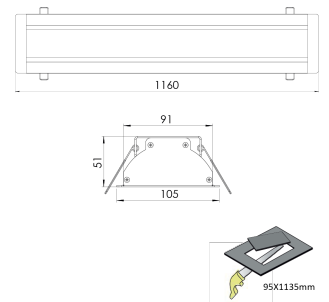

<b>Product Family</b>	Rumo
<b>Adjustability</b>	Fixed
<b>Color</b>	White- Black- Gray- RAL
<b>Mounting Type</b>	Recessed Mounted
<b>Body</b>	Extruded aluminium body with electrostatic powder coated

<b>Light Source</b>	MP LED
<b>Color Temperature</b>	2700-3000-4000-5000-6500K
<b>Color Rendering Index</b>	CRI>80, CRI>90
<b>Power</b>	35 W
<b>Power Factor</b>	Pf>90
<b>Luminaire Efficiency</b>	41lm/W
<b>Light Beam Angle</b>	120°
<b>Lumen</b>	1435 lm
<b>Operating Voltage</b>	220-240V AC / 50-60 Hz
<b>Light Source Lifetime</b>	50.000 hours Led lifetime
<b>Optic</b>	

<b>Control Type</b>	On/Off - Dali
<b>Electrical Insulation Class</b>	Class I
<b>Optional Features</b>	Emergency kit system can be integrated
<b>Sealing</b>	IP20
<b>Weight</b>	1.7 kg
<b>Dimensions</b>	51x105xL1160 mm

## DIMENSIONS

Lumen value is given according to 3000K value.

Luminaire is F-marked and suitable for direct mounting on normally flammable surfaces.

All components are provided with 5 year limited guarantee. A qualified electrician must ensure proper installation of the product.