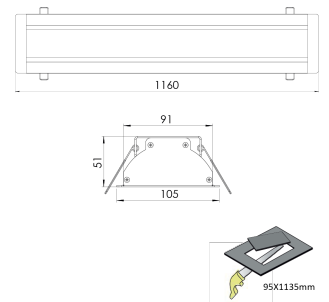

Product Family	Rumo
Adjustability	Fixed
Color	White- Black- Gray- RAL
Mounting Type	Recessed Mounted
Body	Extruded aluminium body with electrostatic powder coated

Light Source	MP LED
Color Temperature	2700-3000-4000-5000-6500K
Color Rendering Index	CRI>80, CRI>90
Power	70 W
Power Factor	Pf>90
Luminaire Efficiency	41lm/W
Light Beam Angle	120°
Lumen	2870 lm
Operating Voltage	220-240V AC / 50-60 Hz
Light Source Lifetime	50.000 hours Led lifetime
Optic	

Control Type	On/Off - Dali
Electrical Insulation Class	Class I
Optional Features	Emergency kit system can be integrated
Sealing	IP20
Weight	1.7 kg
Dimensions	51x105xL1160 mm

DIMENSIONS

Lumen value is given according to 3000K value.