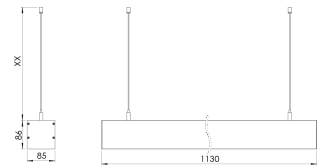

Product Family	Rumo
Adjustability	Fixed
Color	White- Black- Gray- RAL
Mounting Type	Pendant
Body	Extruded aluminium body with electrostatic powder coated

Light Source	MP LED
Color Temperature	2700-3000-4000-5000-6500K
Color Rendering Index	CRI>80 , CRI>90
Power	57 W
Power Factor	Pf>90
Luminaire Efficiency	71lm/W
Light Beam Angle	
Lumen	4047 lm
Operating Voltage	220-240V AC / 50-60 Hz
Light Source Lifetime	50.000 hours Led lifetime
Optic	

Control Type	On/Off- Dali
Electrical Insulation Class	Class I
Optional Features	Emergency kit system can be integrated

Sealing	IP20
Weight	4 Kg
Dimensions	86 x 85 x 1130 mm

DIMENSIONS

Lumen value is given according to 3000K value.
 Luminaire is F-marked and suitable for direct mounting on normally flammable surfaces.
 All components are provided with 5 year limited guarantee. A qualified electrician must ensure proper installation of the product.