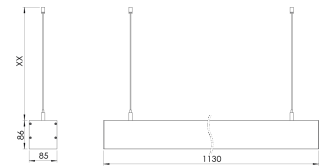

Product Family	Rumo
Adjustability	Fixed
Color	White- Black- Gray- RAL
Mounting Type	Pendant
Body	Extruded aluminium body with electrostatic powder coated

Light Source	MP LED
Color Temperature	2700-3000-4000-5000-6500K
Color Rendering Index	CRI>80 , CRI>90
Power	92 W
Power Factor	Pf>90
Luminaire Efficiency	71lm/W
Light Beam Angle	
Lumen	6532 lm
Operating Voltage	220-240V AC / 50-60 Hz
Light Source Lifetime	50.000 hours Led lifetime
Optic	

Control Type	On/Off- Dali
Electrical Insulation Class	Class I
Optional Features	Emergency kit system can be integrated

Sealing	IP20
Weight	4 Kg
Dimensions	86 x 85 x 1130 mm

DIMENSIONS

Lumen value is given according to 3000K value.