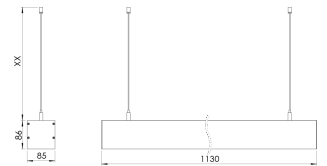

<b>Product Family</b>	Rumo
<b>Adjustability</b>	Fixed
<b>Color</b>	White- Black- Gray- RAL
<b>Mounting Type</b>	Pendant
<b>Body</b>	Extruded aluminium body with electrostatic powder coated

<b>Light Source</b>	MP LED
<b>Color Temperature</b>	2700-3000-4000-5000-6500K
<b>Color Rendering Index</b>	CRI>80 , CRI>90
<b>Power</b>	35 W
<b>Power Factor</b>	Pf>90
<b>Luminaire Efficiency</b>	41lm/W
<b>Light Beam Angle</b>	120°
<b>Lumen</b>	1435 lm
<b>Operating Voltage</b>	220-240V AC / 50-60 Hz
<b>Light Source Lifetime</b>	50.000 hours Led lifetime
<b>Optic</b>	

<b>Control Type</b>	On/Off- Dali
<b>Electrical Insulation Class</b>	Class I
<b>Optional Features</b>	Emergency kit system can be integrated
<b>Sealing</b>	IP20
<b>Weight</b>	4 Kg
<b>Dimensions</b>	85 x 86 x 1130 mm

## DIMENSIONS

Lumen value is given according to 3000K value.

Luminaire is F-marked and suitable for direct mounting on normally flammable surfaces.

All components are provided with 5 year limited guarantee. A qualified electrician must ensure proper installation of the product.